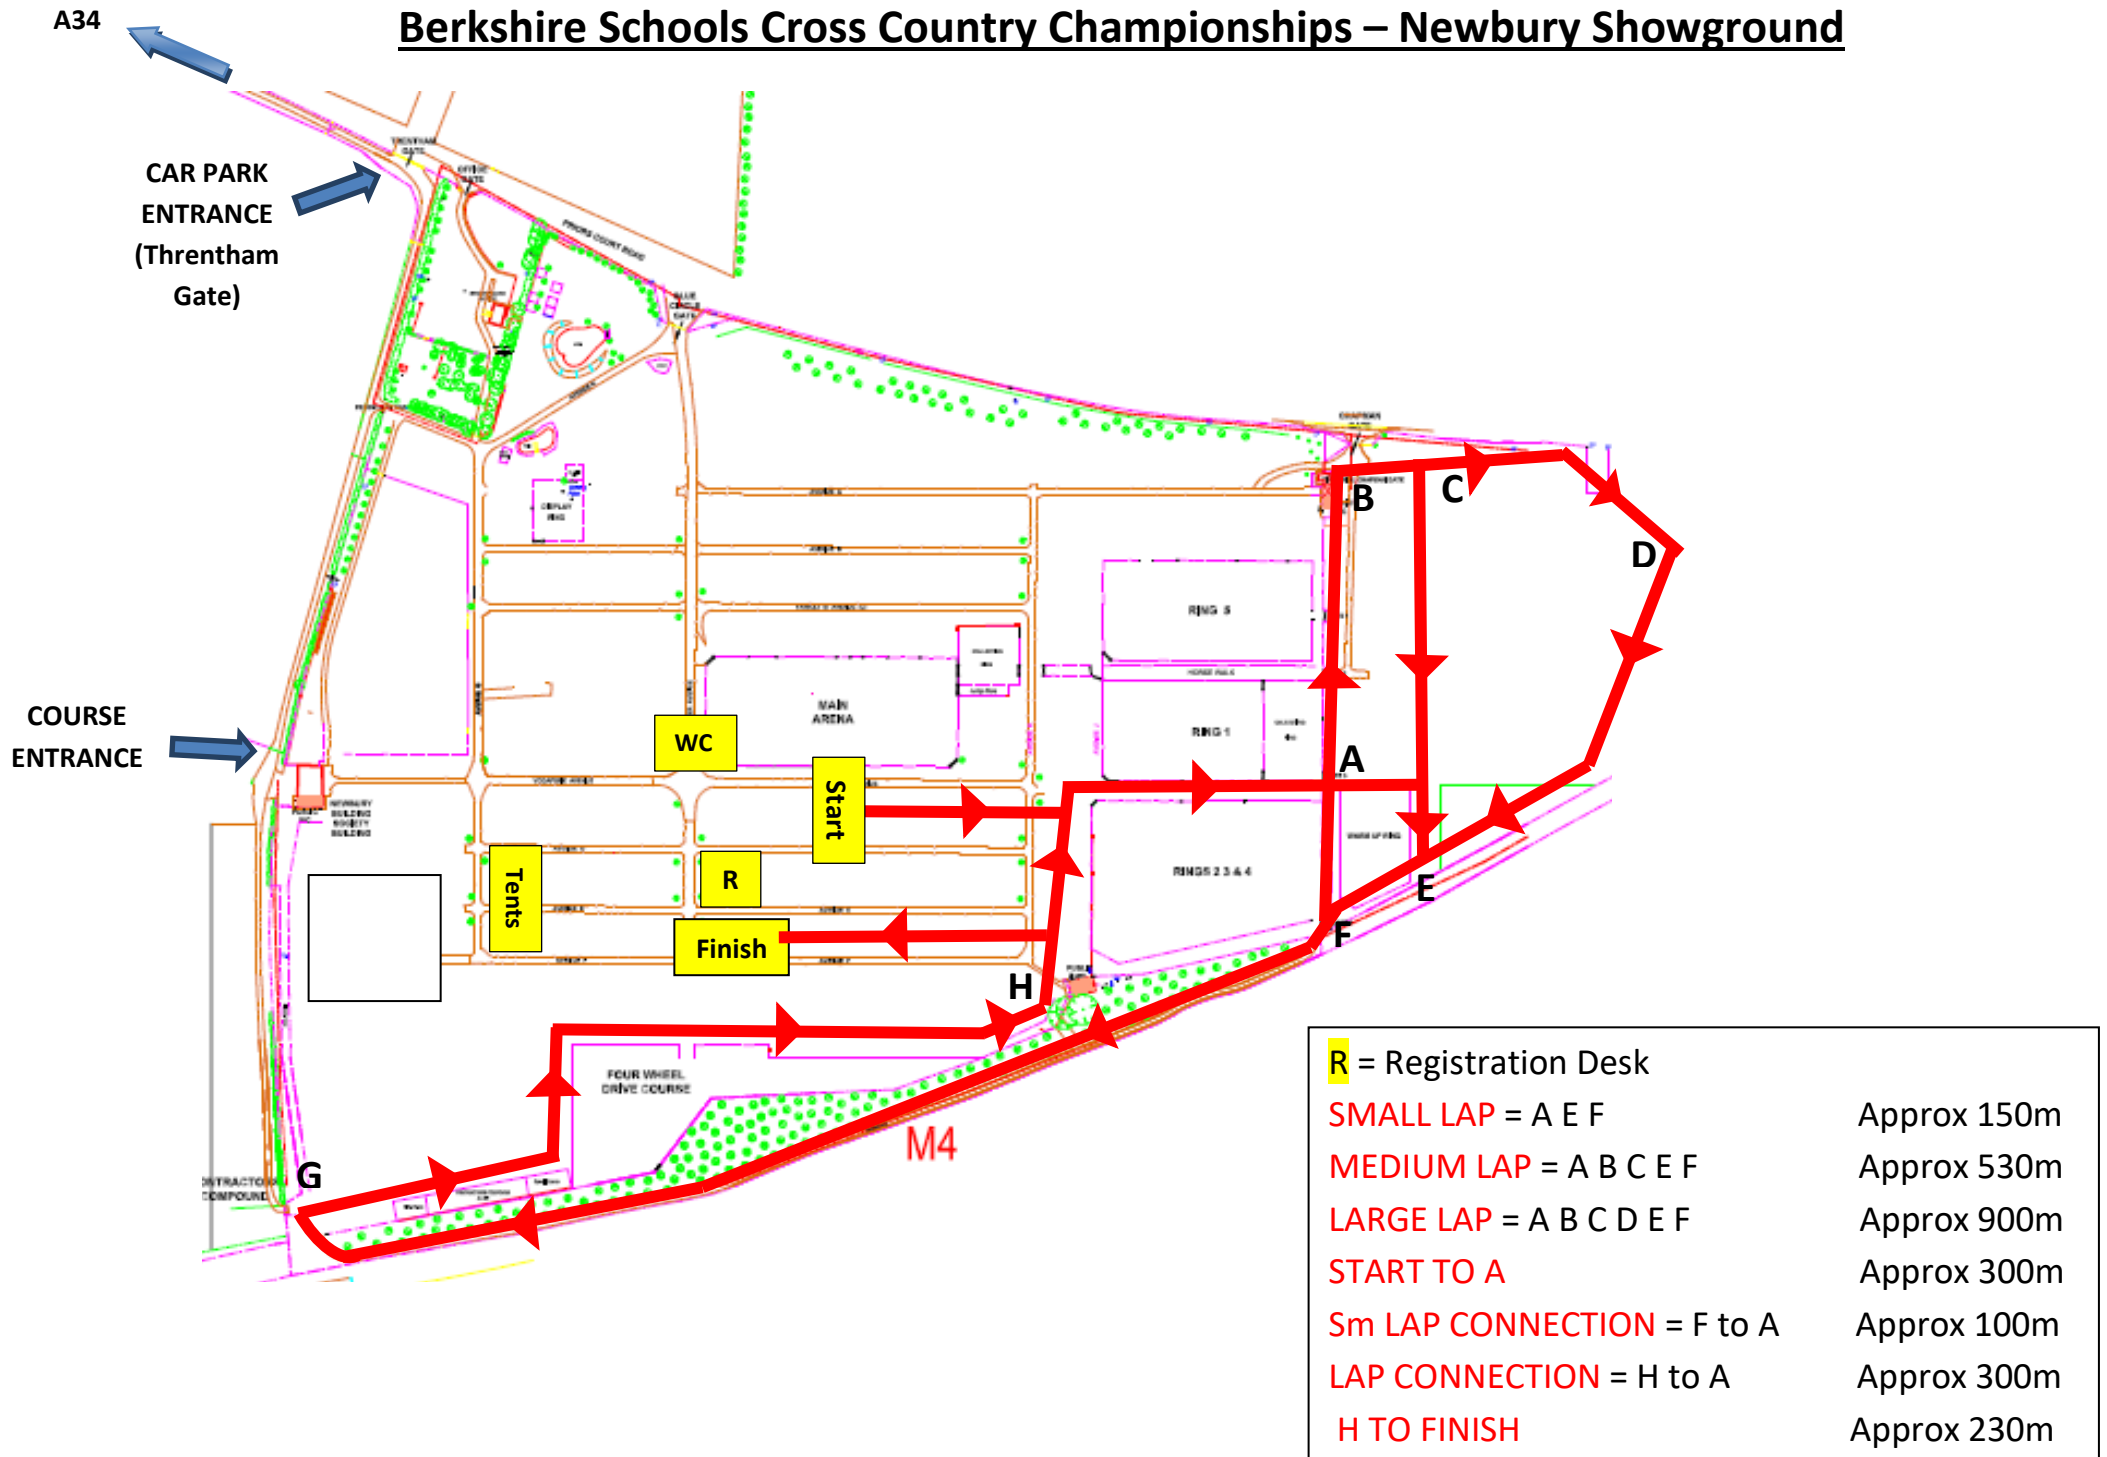

Berkshire Schools Cross Country Championships – Newbury Showground

12.45pm	U13 Girls (Year 7)	START + A-B-C-E-F-G-H + FINISH Medium Lap + G-H-Finish	2.28km
1.05pm	U13 Boys (Year 7)	START + A-B-C-E-F + A-B-C-E-F-G-H + FINISH Medium Lap + Medium Lap + G-H-Finish	2.88km
1.20pm	Senior Boys (U19)	START + A-B-C-E-F-G-H + A-B-C-D-E-F-G-H + A-B-C-D-E-F-G-H + FINISH Medium Lap + G-H + Large Lap + G-H + Large Lap + G-H-FINISH	7.09km
1.45pm	Inter Girls (U17) Senior Girls (U19)	START + A-E-F-G-H + A-B-C-E-F-G-H + FINISH Small Lap + G-H + Medium Lap + G-H-FINISH	3.9km
2.15pm	Junior Boys (U15)	START + A-E-F-G-H + A-B-C-E-F-G-H + FINISH Small Lap + G-H + Medium Lap + G-H-FINISH	3.9km
2.35pm	Junior Girls (U15)	START + A-B-C-E-F + A-B-C-D-E-F-G-H + FINISH Medium Lap + Large Lap + G-H-FINISH	3.28km
2.50pm	Inter Boys (U17)	START + A-B-C-E-F + A-B-C-D-E-F-G-H + A-B-C-D-E-F-G-H + FINISH Medium Lap + Large Lap + G-H + Large Lap + G-H-FINISH	5.7km